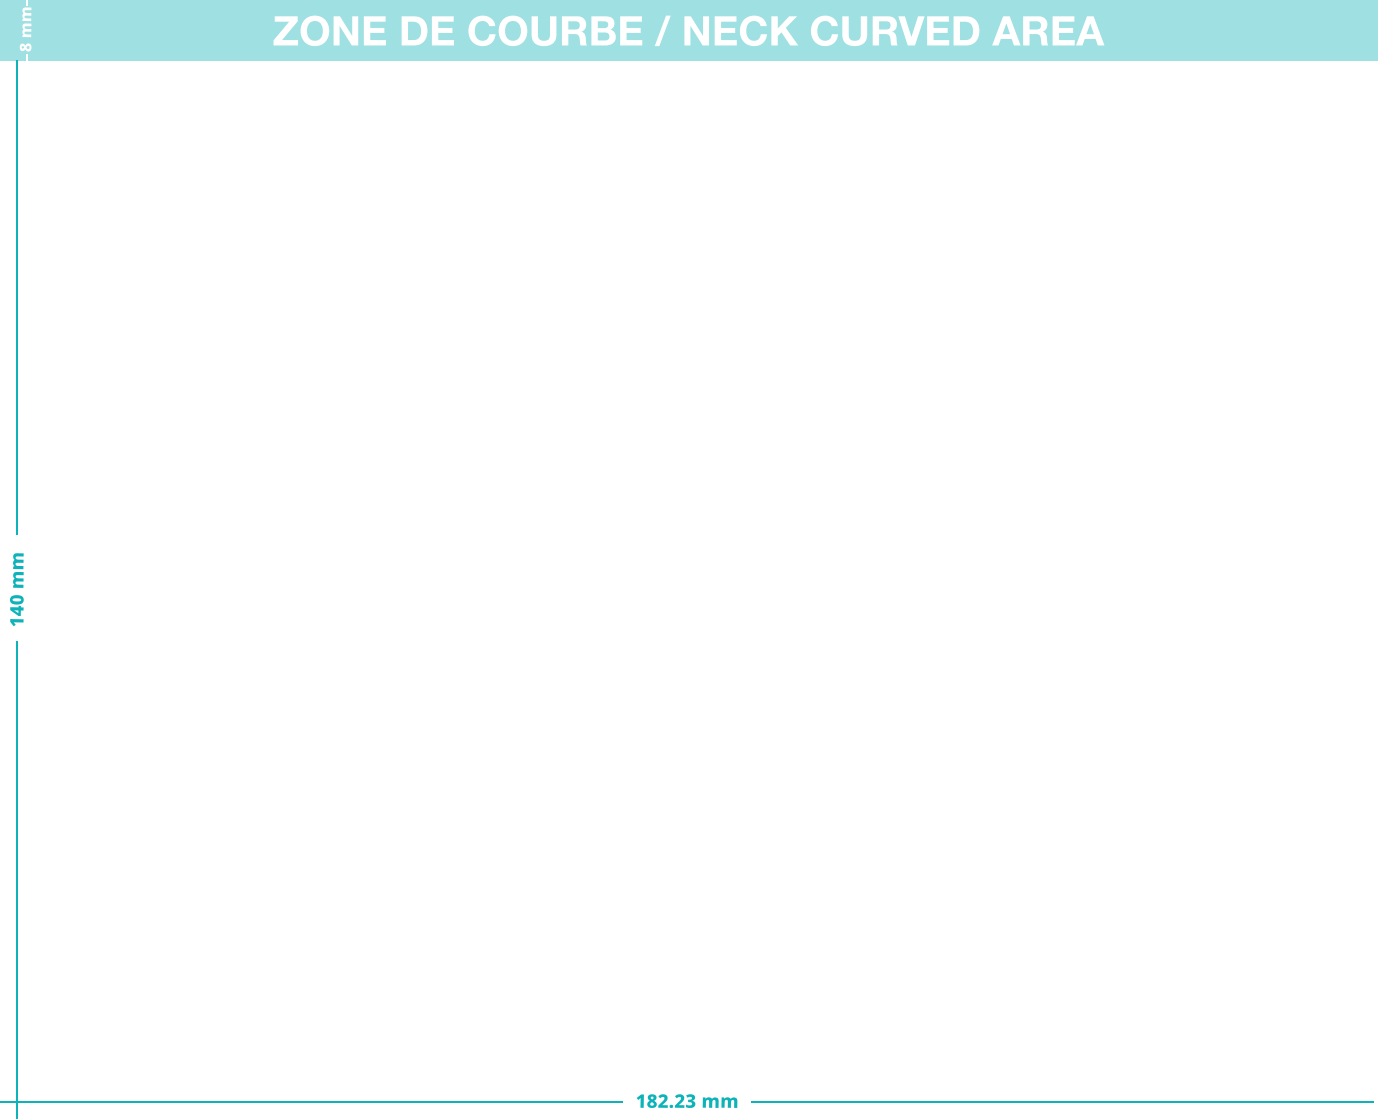

ZONE DE COURBE / NECK CURVED AREA

8 mm

140 mm

182.23 mm